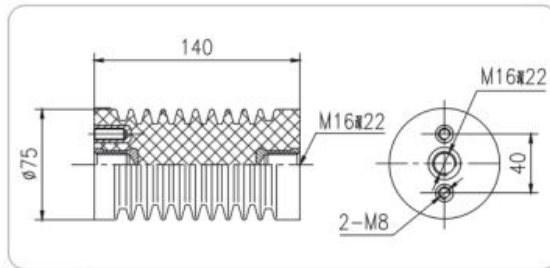

Item Name : ZJ139-12
Rated voltage : 3.6~12kV