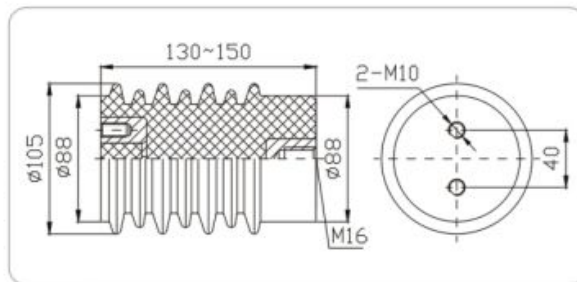

Item Name : ZJ107-12
Rated voltage : 3.6~12kV