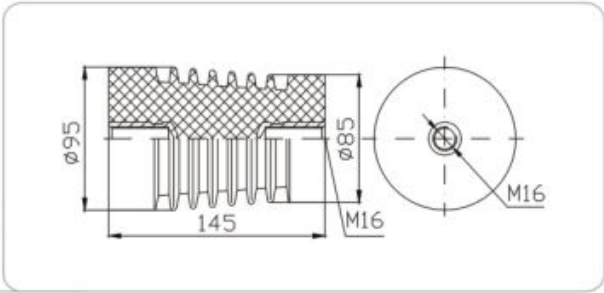

Item Name : ZJ126-12
Rated voltage : 3.6~12kV