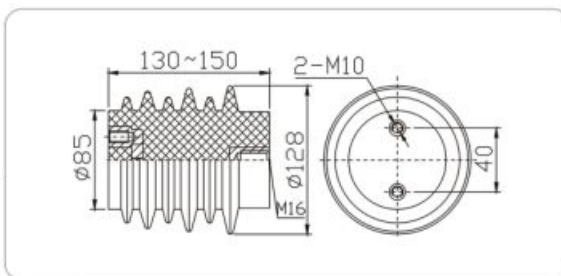

# DALIAN TUCHENG INTERNATIONAL CO.,LTD

Item Name : ZJ105-12  
Rated voltage : 3.6~12kV

Item Name : ZJ107-12  
Rated voltage : 3.6~12kV

Item Name : ZJ108-12  
Rated voltage : 3.6~12kV

Item Name : ZJ109-12  
Rated voltage : 3.6~12kV