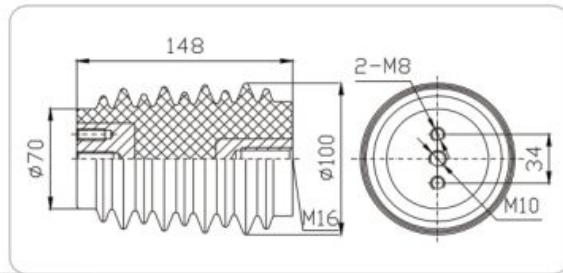

DALIAN TUCHENG INTERNATIONAL CO.,LTD

Item Name : ZJ111-12(DMC)
Rated voltage : 3.6~12kV