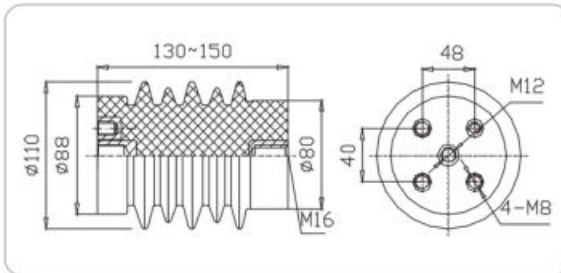

# DALIAN TUCHENG INTERNATIONAL CO.,LTD

Item Name : ZJ105-12  
Rated voltage : 3.6~12kV

Item Name : ZJ107-12  
Rated voltage : 3.6~12kV

Item Name : ZJ108-12  
Rated voltage : 3.6~12kV

Item Name : ZJ109-12  
Rated voltage : 3.6~12kV