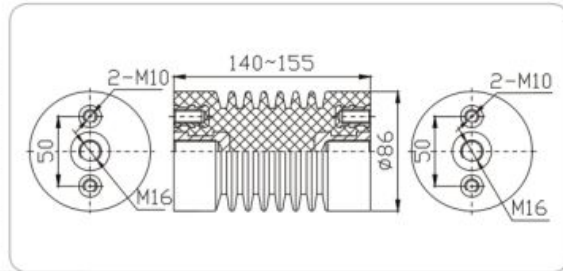

Item Name : ZJ113-12(DMC)
Rated voltage : 3.6~12kV